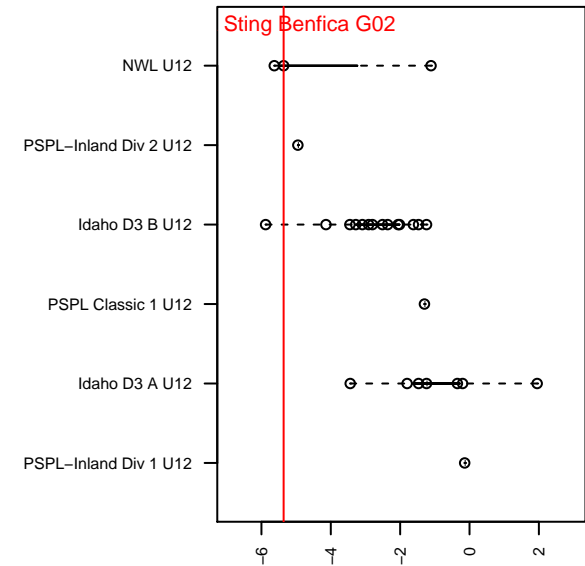

# CDA Sting Benfica G02

Coeur d'Alene Sting SC  
 Coeur d'Alene, ID  
 G02 total strength=241  
 attack=0.16 defense=0.13  
 fall league = NWL U12  
 spr league = Spr NWL Group A U11

alt names used:  
 GU12 STING BENFICA  
 STING PREMIERE BENFICA (ID)

Venues played:  
 2014 River City Challenge U12  
 2014 NWL U12  
 2014 Spr NWL Group A U11

**CDA Sting Benfica G02**  
 Dots are actual minus expected GF (blue circles) and GA (red triangles).  
 Blue line is smoothed change in attack strength. Red is smoothed change in defense strength.

**attack and defense variance (black dot)  
relative to other teams  
and top 10 in region**

**attack and defense rating  
relative to others at age  
and all opponents in last 13 months**

**Performance relative to 13 month average**